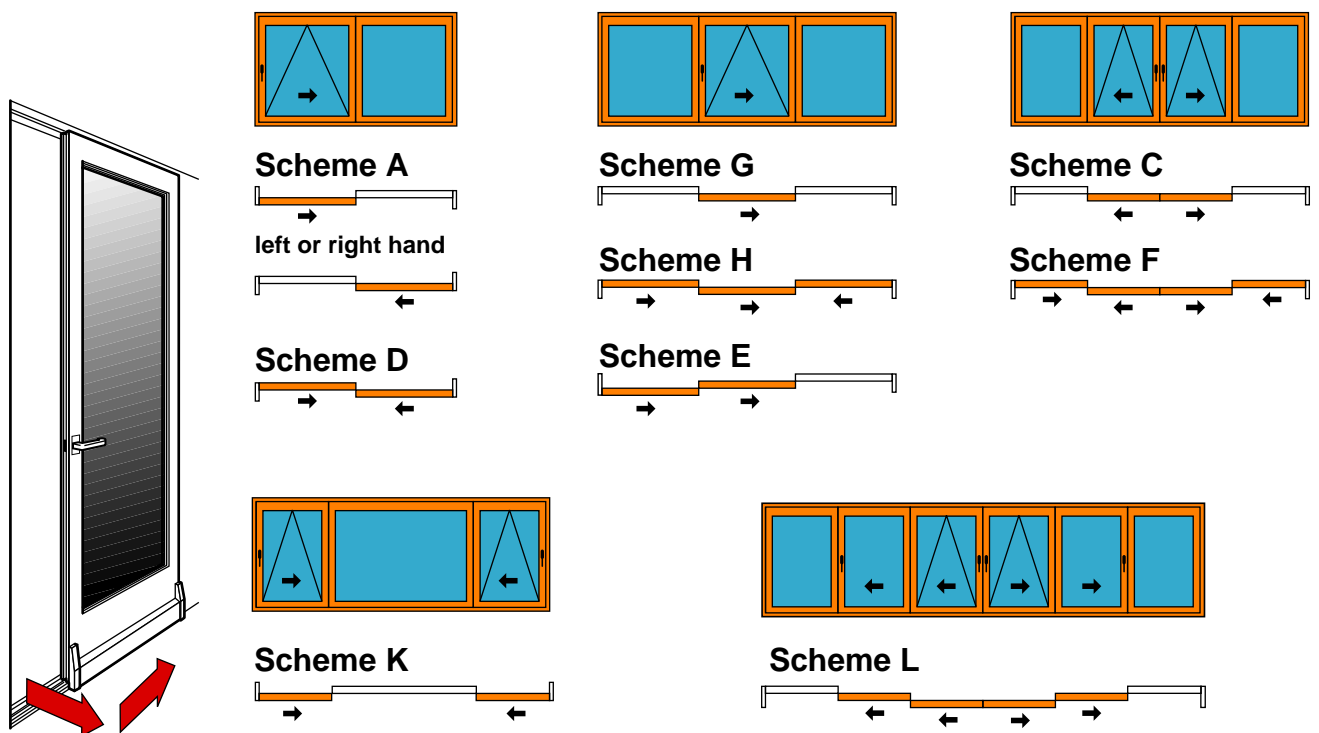

# THE PORTAL

**NEW** Technically advanced Sliding Doors and Windows

Door moves away from sash for easy gliding

- \* Superior quality
- \* Easy glide & tilt
- \* Weather & draft proof
- \* Improved security

**Size Ranges - Scheme A**  
(all dimensions in mm)

Sash width	720-3335
Sash height (sliding sash)	1175-2675
Outer frame (width)	1470-6700
Outer frame (height)	1325-2825